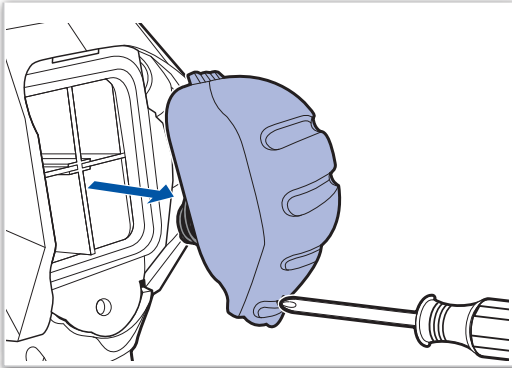

33693 PN 7215560000

Hey NERF Nation!

Join us online and keep up with the
latest and greatest news from NERF!

NERF.COM

Ask a parent before going online.

Questions? Call 1-800-327-8264

TO INSERT BATTERIES

- 1 Use a Phillips/cross head screwdriver (not included) to loosen the screw in the battery compartment door.

- 2 Insert batteries as shown.

- 3 Replace door and tighten screw.

TO PLAY

1

- 2 Fill completely with clean, clear tap water.

3

- 4 Pull TRIGGER to launch water.

CAPACITY 2,6 FL. OZ. (10,07 L)