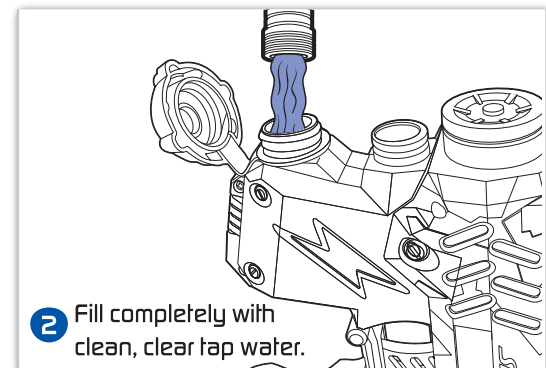

- 2 Insert batteries as shown.

- 3 Replace door and tighten screw.

TO PLAY

1

- 2 Fill completely with clean, clear tap water.

3

- 4 Pull TRIGGER to launch water.

CAPACITY 2,6 FL. OZ. (10,07 L)