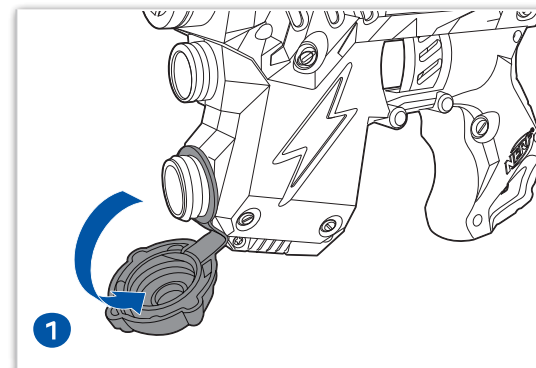

33693 PN 7215560000

Hey NERF Nation!

Join us online and keep up with the
latest and greatest news from NERF!

NERF.COM

Ask a parent before going online.

Questions? Call 1-800-327-8264

TO INSERT BATTERIES

- 1 Use a Phillips/cross head screwdriver (not included) to loosen the screw in the battery compartment door.

- 2 Insert batteries as shown.

- 3 Replace door and tighten screw.

TO PLAY

1

- 2 Fill completely with clean, clear tap water.

3

- 4 Pull TRIGGER to launch water.

CAPACITY 2,6 FL. OZ. (10,07 L)