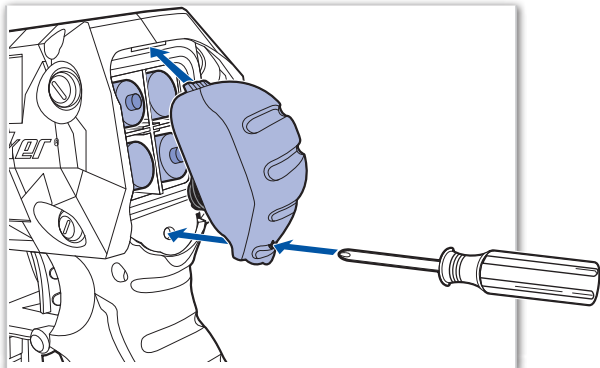

33693 PN 7215560000

Hey NERF Nation!

Join us online and keep up with the
latest and greatest news from NERF!

NERF.COM

Ask a parent before going online.

Questions? Call 1-800-327-8264

TO INSERT BATTERIES

- 1 Use a Phillips/cross head screwdriver (not included) to loosen the screw in the battery compartment door.

- 2 Insert batteries as shown.

- 3 Replace door and tighten screw.

TO PLAY

1

- 2 Fill completely with clean, clear tap water.

3

- 4 Pull TRIGGER to launch water.

CAPACITY 2,6 FL. OZ. (10,07 L)