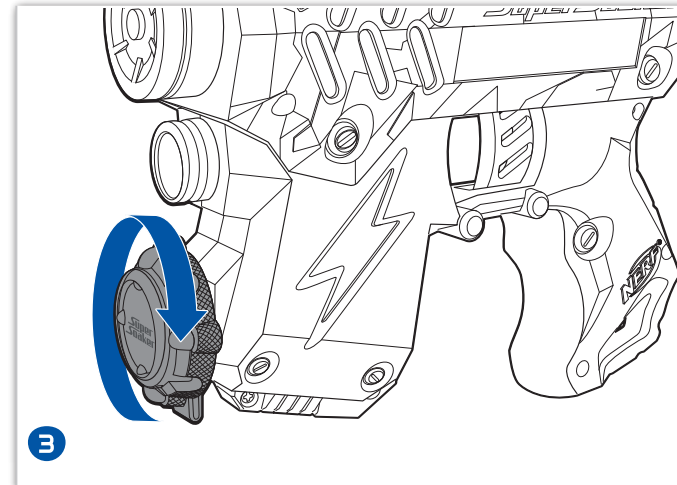

- 2 Insert batteries as shown.

- 3 Replace door and tighten screw.

TO PLAY

1

- 2 Fill completely with clean, clear tap water.

3

- 4 Pull TRIGGER to launch water.

CAPACITY 2,6 FL. OZ. (10,07 L)