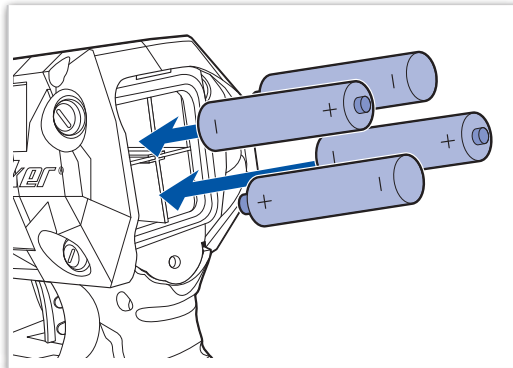

33693 PN 7215560000

Hey NERF Nation!

Join us online and keep up with the
latest and greatest news from NERF!

NERF.COM

Ask a parent before going online.

Questions? Call 1-800-327-8264

TO INSERT BATTERIES

- 1 Use a Phillips/cross head screwdriver (not included) to loosen the screw in the battery compartment door.

- 2 Insert batteries as shown.

- 3 Replace door and tighten screw.

TO PLAY

1

- 2 Fill completely with clean, clear tap water.

3

- 4 Pull TRIGGER to launch water.

CAPACITY 2,6 FL. OZ. (10,07 L)