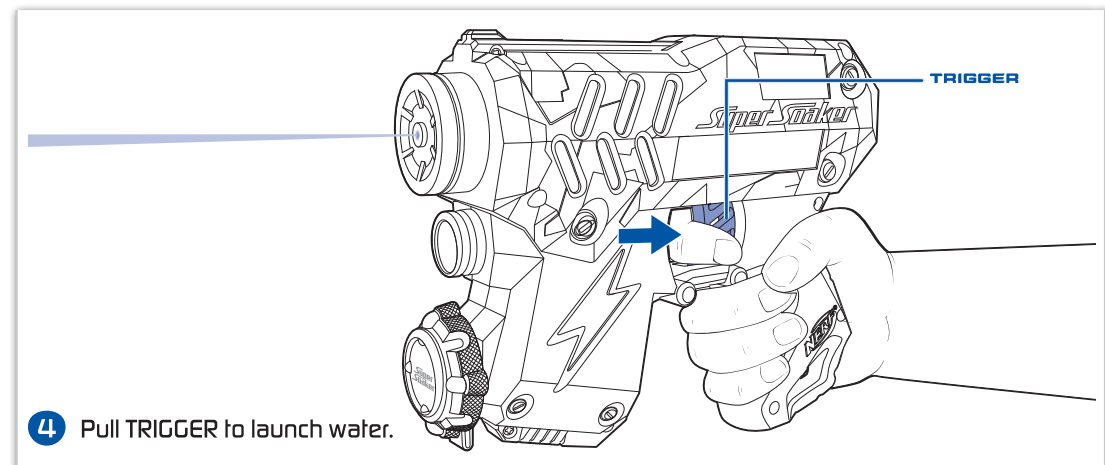

- 2 Insert batteries as shown.

- 3 Replace door and tighten screw.

TO PLAY

1

- 2 Fill completely with clean, clear tap water.

3

- 4 Pull TRIGGER to launch water.

CAPACITY 2,6 FL. OZ. (10,07 L)